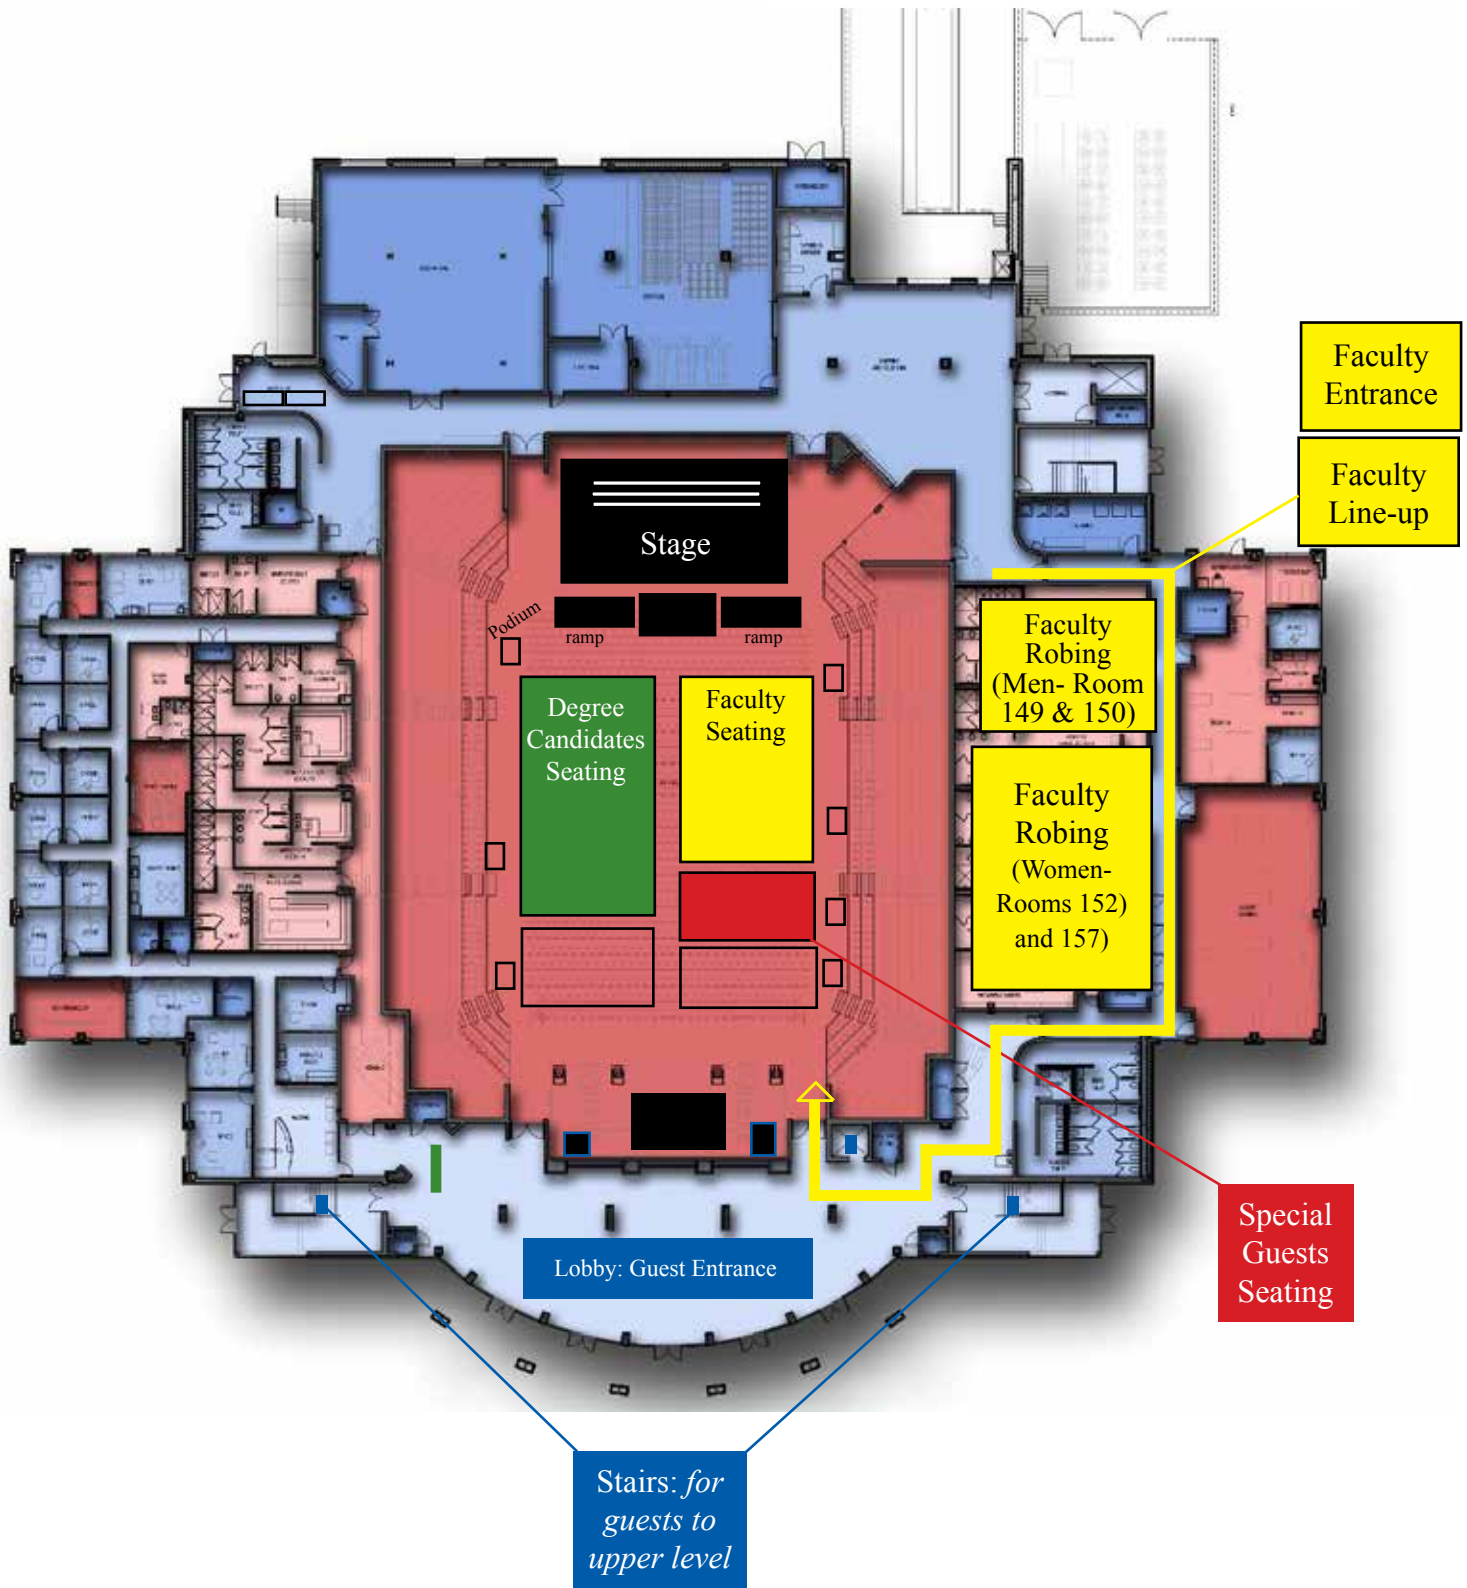

USC Aiken Convocation Center – Lower Level

Faculty Entrance, Robing & Seating

Note : This side (front) faces Robert Bell Parkway